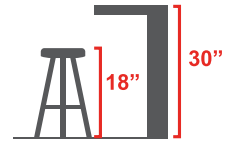

Lake Shore Table LAKES-PICKET

Table Height

Counter Height

Bar Height

TABLE THICKNESS - $\frac{3}{4}$ IN
 APRON THICKNESS - $1\frac{3}{4}$ IN

AVAILABLE SIZES (IN)

24 x 30	30 x 30
24 x 48	36 x 36
30 x 42	42 x 42
30 x 48	48 x 48
30 x 60	60 x 60
30 x 72	
36 x 60	
36 x 72	

Dimensions are an approximation for reference only.

MATERIALS

- Eco-friendly poly lumber made in America
- #304 stainless steel hardware

OPTIONS

- Table Height, Counter Height, or Bar Height
- Umbrella Hole
- Choose a one- or two-tone style