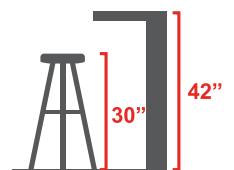

Lake Shore Table LAKES-PICKET

Table Height

Counter Height

Bar Height

TABLE THICKNESS - $\frac{3}{4}$ IN
 APRON THICKNESS - $1\frac{3}{4}$ IN

AVAILABLE SIZES (IN)

24 x 30	30 x 30
24 x 48	36 x 36
30 x 42	42 x 42
30 x 48	48 x 48
30 x 60	60 x 60
30 x 72	
36 x 60	
36 x 72	

Dimensions are an approximation for reference only.

MATERIALS

- Eco-friendly poly lumber made in America
- #304 stainless steel hardware

OPTIONS

- Table Height, Counter Height, or Bar Height
- Umbrella Hole
- Choose a one- or two-tone style