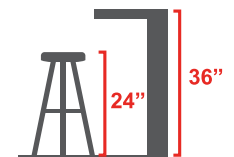

Lake Shore Table LAKES-PICKET

Table Height

Counter Height

Bar Height

TABLE THICKNESS - $\frac{3}{4}$ IN
 APRON THICKNESS - $1\frac{3}{4}$ IN

AVAILABLE SIZES (IN)

24 x 30	30 x 30
24 x 48	36 x 36
30 x 42	42 x 42
30 x 48	48 x 48
30 x 60	60 x 60
30 x 72	
36 x 60	
36 x 72	

Dimensions are an approximation for reference only.

MATERIALS

- Eco-friendly poly lumber made in America
- #304 stainless steel hardware

OPTIONS

- Table Height, Counter Height, or Bar Height
- Umbrella Hole
- Choose a one- or two-tone style