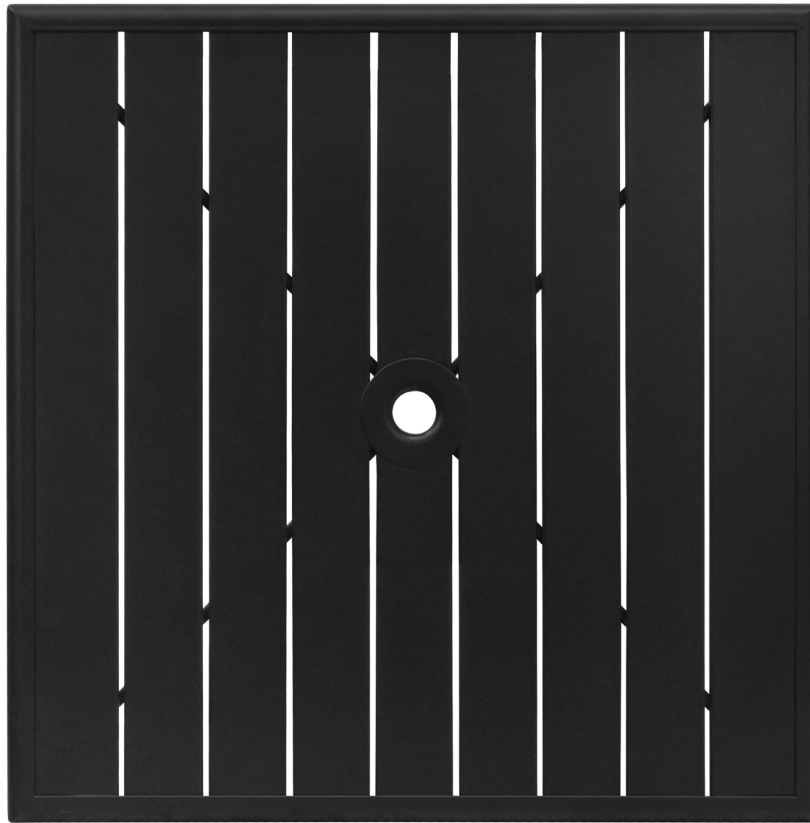

Luca Table Top LUCA

TABLE THICKNESS - 1IN

AVAILABLE SIZES (IN)

24 x 30

30 x 30

36 x 36

30 x 48

Dimensions are an approximation for reference only.

MATERIALS

- Heavy duty steel frame
- E-coated frame with black Sandtex finish
- Umbrella hole and grommet

WARRANTY

- 1-Year Limited Warranty
- Outdoor use only

ASSEMBLY

- Fully assembled
- Base sold separately

STANDARD FINISHES

Black Sandtex Finish