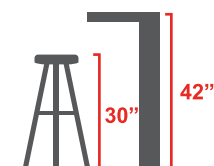

Rectangular Tables

Table Size	Number of Seats	22" x 22" X-Style	24" x 30" X-Style	30" x 30" X-Style	36" x 36" X-Style	5" x 22"	18" Disc	22" Disc	30" Disc
24" x 30"	2	X					X		
24" x 42"	4		X						
24" x 48"	4		X			X (Need 2)			
30" x 42"	4		X			X (Need 2)			
30" x 48"	4		X			X (Need 2)			
30" x 60"	6	X (Need 2)				X (Need 2)	X (Need 2)		
30" x 72"	6-8	X (Need 2)				X (Need 2)	X (Need 2)		
30" x 96"	8-10					X (Need 3)		X (Need 2)	
36" x 60"	6	X (Need 2)				X (Need 2)		X (Need 2)	
36" x 72"	6-8					X (Need 2)		X (Need 2)	
36" x 96"	8-10					X (Need 3)		X (Need 2)	

Round Tables

Table Size	Number of Seats	22" x 22" X-Style	24" x 30" X-Style	30" x 30" X-Style	36" x 36" X-Style	5" x 22"	18" Disc	22" Disc	30" Disc
24" Diameter	2	X					X		
30" Diameter	3-4	X					X		
36" Diameter	3-4			X				X	
48" Diameter	5-6				X				X
54" Diameter	5-6					X (Need 3)			X
60" Diameter	6-8					X (Need 3)			X

Table Height

Counter Height

Bar Height

This chart applies to our standard X-style and disc bases. For other base options, please call our customer care team at

[800-986-5352](tel:800-986-5352)