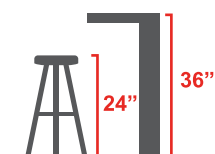

Counter Height