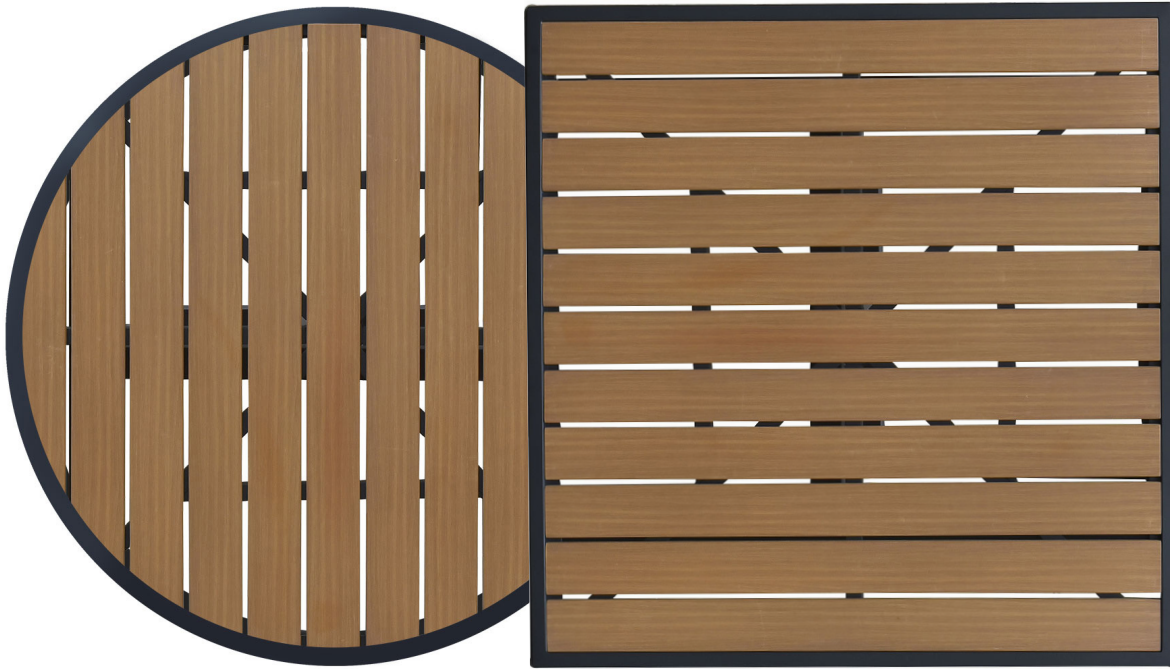

Atlantic Table Tops **ATLAN**

TABLE THICKNESS - 1½ IN

AVAILABLE SIZES (IN)

30 x 30	30 Round
36 x 36	36 Round
24 x 30	
30 x 48	

Dimensions are an approximation for reference only.

MATERIALS

- Black powder coated aluminum frame
- Imported poly lumber inserts

OPTIONS

- Available with umbrella hole

WARRANTY

- 1 year limited warranty
- Outdoor use only

ASSEMBLY

- Base sold separately

STANDARD FINISHES

Black / Teak